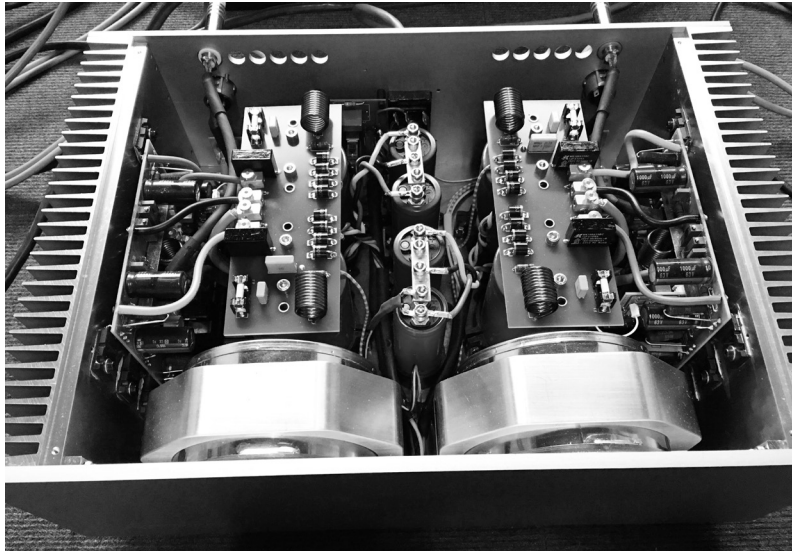

RG 14 Edition MK 5	Integrated amplifire, the little brother of RG 9, same dimensions including headphone. Option XLR Color complete black, or 10 mm massive frontplate and buttons silver. 2 x 100 VV Sinus at 8 ohm. with Phono - MM / MC, remote control, 400 VA, mumetal shielded transformer and specials. Most german magazines reference. Absolute best buy ... (chrome 6.000 €)	5.000 € 6.200 €
Version MK5S	With super transformer - it's a dream!	
RG 11 MK 5	The new line of power amplifiers: slim, elegant, powerful. Box black, or frontplate silver, Option complete chrome. 2 x 130 W sinus at 8 Ohm. Damping factor more than 300, frequency range - 300.000 Hz, short slew rate transformer 300 VA, class A A/B, frontplate black or silver, engraved. Dimensions: 450 x 100 x 365 mm. (chrome 5.200 €)	4.400 €
NEW: MK 5 S	with Super Mu-Metal transformer	5.600 €
MONO MK 5	Power amplifier, same as RG 11, with double the power supply specs. 2 x 130 W sinus at 8 Ohm. In bridged operation mode capability of four times output current. Increased speed. dynamics and overall presence due to monoaural operation. (mono pair chrome 11.400 €)	8.800 €
NEW:	Mono MK 5 with Super Mu-Metal transformer	11.200 €
NEW	Remote of massive aluminium block. graved, weight near 1 kg. for CD. Tuner. and Amplifier	450 €

**New 2024
Power
amplifier
RG 7 MK 5
Reference
and
Edition**

**New CD 2024:
for all three
digital inputs:
RCA / Toslink /
USB/B
Output: RCA**

CD Player 24 Bit MK 3 2024

Optimized drive unit and others - sounds like a very fine turntable

CD- Player	Front loader with remote control. Aranya finish or black/silver chassis. Dimensions: 450 x 120 mm. Frontpanel: 10 mm, engraved. Chinch and digital outputs. 24 Bit technique. big Class A output stage, separate power supply with 300 VA mumetal shielded transformer, special: filter frequency response by 50.000 Hz. Sounds like an excellent record player: resolution of detail without nervous and tiring your senses: correct timing. The body of the music, a deep bass and substance are there, no matter what kind of music you play. And it never muddies the sound. Excellent sound staging and space. (M. Böde stereo 9/96) writes: " If HiFi were an olympic discipline. Symphonie Line's first CD-System would win gold." ... "Hardly ever have I heard a CD-system with that extreme ability to capture the listener's emotions, to close the gap between the listeners and the music so perfectly." Test Audio 7/2007: burning passion, more drive - more energy - more life than others.	(chrome 8.800 €)	8.000 €
Vibrato	The same CD Player. but complete black finish and smaller power supply with transformer inside. The name answers for the sound statement and dates from the Italian belcanto opera tradition. Test ARS 2009 ... sound magic. Best buy	(chrome 6.300)	5.500 €
Vibrato S	with many specials		6.500 €
"Reference"	The same CD Player, extremely selected, big power supply with 100.000 µF, black or silver finish chassis. Specials. Result: The opera house is transferred completely into your room. Absolutely the best. Special clock module. Completely into your room. Live music.	(chrome 11.200 €)	10.400 €
"Belcanto"	Soundstage-breathing-dynamic-magic ... in a new area. Through sound research new technic. Separate power supply 280.000 µF, new control function, microsecond precise clock module .. Absolute the best ...	(chrome 14.600 €)	13.800 €
NEW	Edition with double power supply with 2 super mu-metall transformer, 320.00 µF, frontplate 10 mm and more	(chrome 20.600 €)	19.000 €

Tubes 2024