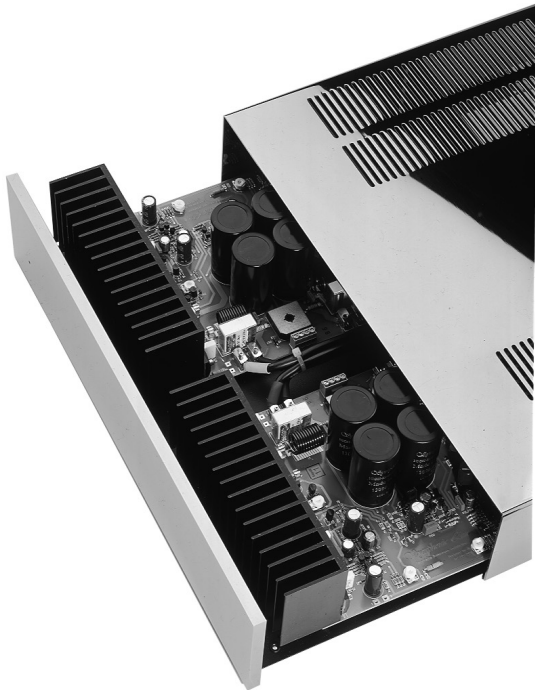

High end quality for all multi channel friends

High end quality for all multi channel friends. Various configurations are available. Power amplifier, **Vision one: 3 or 4 channels**. 120 Watts per channel at 8 ohms with 2 toroidal power transformer each 350 VA in a separate box. Power amplifier, **Vision two: 2 channels**, each 120 Watts at 8 ohms with internal 350 VA toroidal transformer.

Frequency range 3-300.000 Hz. Slew rate by 1.2 µsec. Damping factor better 300. Standard color black or frontside silver. Dimensions: 450 x 100 x 380mm. Front plate 10mm massive. Backside: the best WBT Inputs and the big WBT loudspeaker outputs are gold plated. Surface option chrome. **New: option + full symmetric XLR inputs.**

Vision one: 8.000 €   full symmetric input 8.700 €   option chrome 800 €
Vision two: 4.400 €   full symmetric input 5.100 €   option chrome 800 €