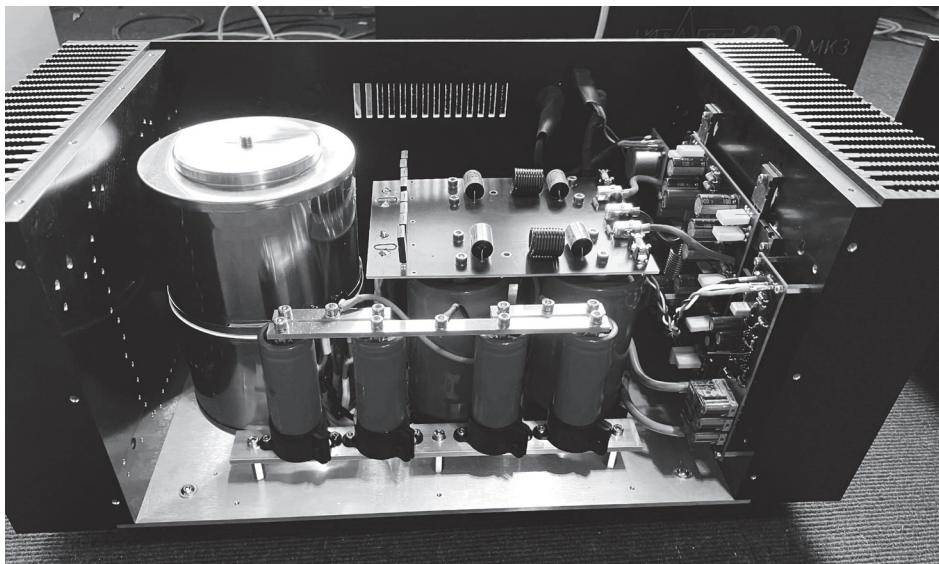

The power and the glory 2024

KRAFT 250 MK 3 pure Class A

STEREO	19.700 €
Mono pair	30.000 €
Full symmetric input STEREO	20.600 €
Full symmetric input Mono	30.900 €

2 x 250 W sinus into 8 Ohm. Pure class A Double mono, with two separately shielded power Transformers with a total of 1300 VA 250.000 µF. Aluminium chassis. Front panel: 10 mm. Black finish. New: Front, top plate and backside silver. Dimensions: 600 x 250 x 315 mm. Weight: ca. 45 kg

Specifications like as Kraft 250. Kraft 300 internal new designed - high rigide construction. New super electrolyte power capacitors, 300.000 µF. Result: to create organic sound sphere in time and energy dimensions. Example: you have sound as like the best place in the opera.

KRAFT 300 MK 3 pure Class A

STEREO	23.000 €
Mono pair	35.000 €
Full symmetric input STEREO	23.900 €
Full symmetric input Mono	35.900 €

Anniversary Edition MK 3

1.600 VA mumetal transformer and specials
per channel 1.600 VA mumetal transformer and specials

Stereo	35.000 €
Mono pair	48.000 €

The power
and the glory.

The heart of
your world class
equipment!

Test Lite magazine
07/2023:
The pure side
of the force

Best sounding big power amplifier

All Symphonie Line products can be matched. They harmonize musically and aesthetically. Often Symphonic Line products are used to complement other brand components in music reproduction systems. For example, the pre- and power amplifiers are often used to bring out the real merits of loudspeakers.

The company's philosophy includes upgrades of older models at a very fair price level. Upgrading instead of exchanging components. Not only our senses also nature deserves to be protected. Rediscover music to find your way out of everyday pressure. We are highly committed to upgrading and refining our product line. However, we never design for a fashion - be it technical or sonic. The result is the production of world class components on different levels of affordability. Our goal of development and research: There is no "Symphonie Line Sound". My only motivation: the reproduction of all the elements of a live concert in my living-room in such a way that the music is correct and captures my senses. I must feel the body of the music; the notes must breathe. Close your eyes, and look into an imaginative opera hall or studio. Let yourself be carried away by the music, and do not care about HiFi-equipment any longer.

New: optional for the most products- cover gold plated.

For all: You can order 100 - 120 or 240 Volt. Tell it to me.

Attributes All soldering using silver tin. Printboards of all products 2 mm massiv.

for all: All power capacitors special made for Symphonie Line.

Technical details to be changed without notice.

All our products are single handcrafted with love in Germany.

R. G.